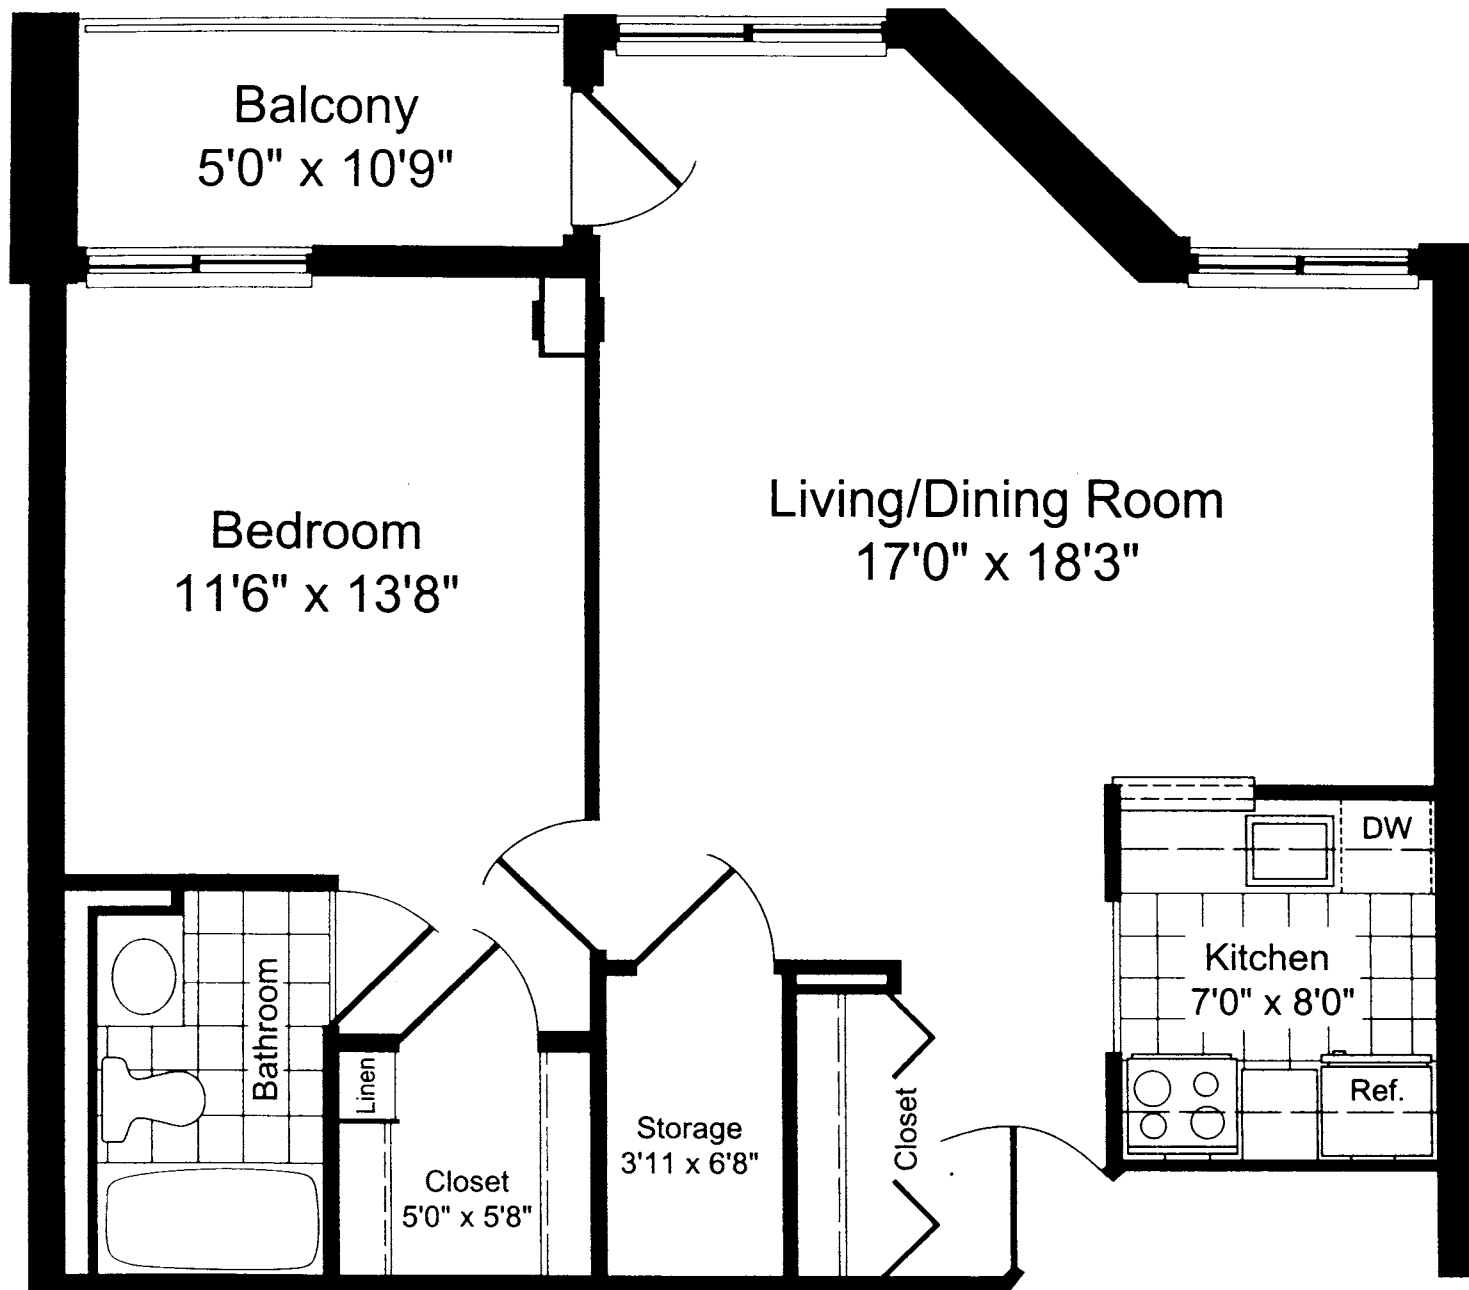

***Apartment Floor Plan
One Bedroom Deluxe***

818 sq. ft.

Studio Floor Plan

592 sq. ft.

275 Steele Road
West Hartford, CT 06117

(860) 920-6300

www.themcauleyct.com

Please inquire about our other studio, one-bedroom, and two-bedroom floor plans.

Two-Bedroom Floor Plan

1118 sq. ft.