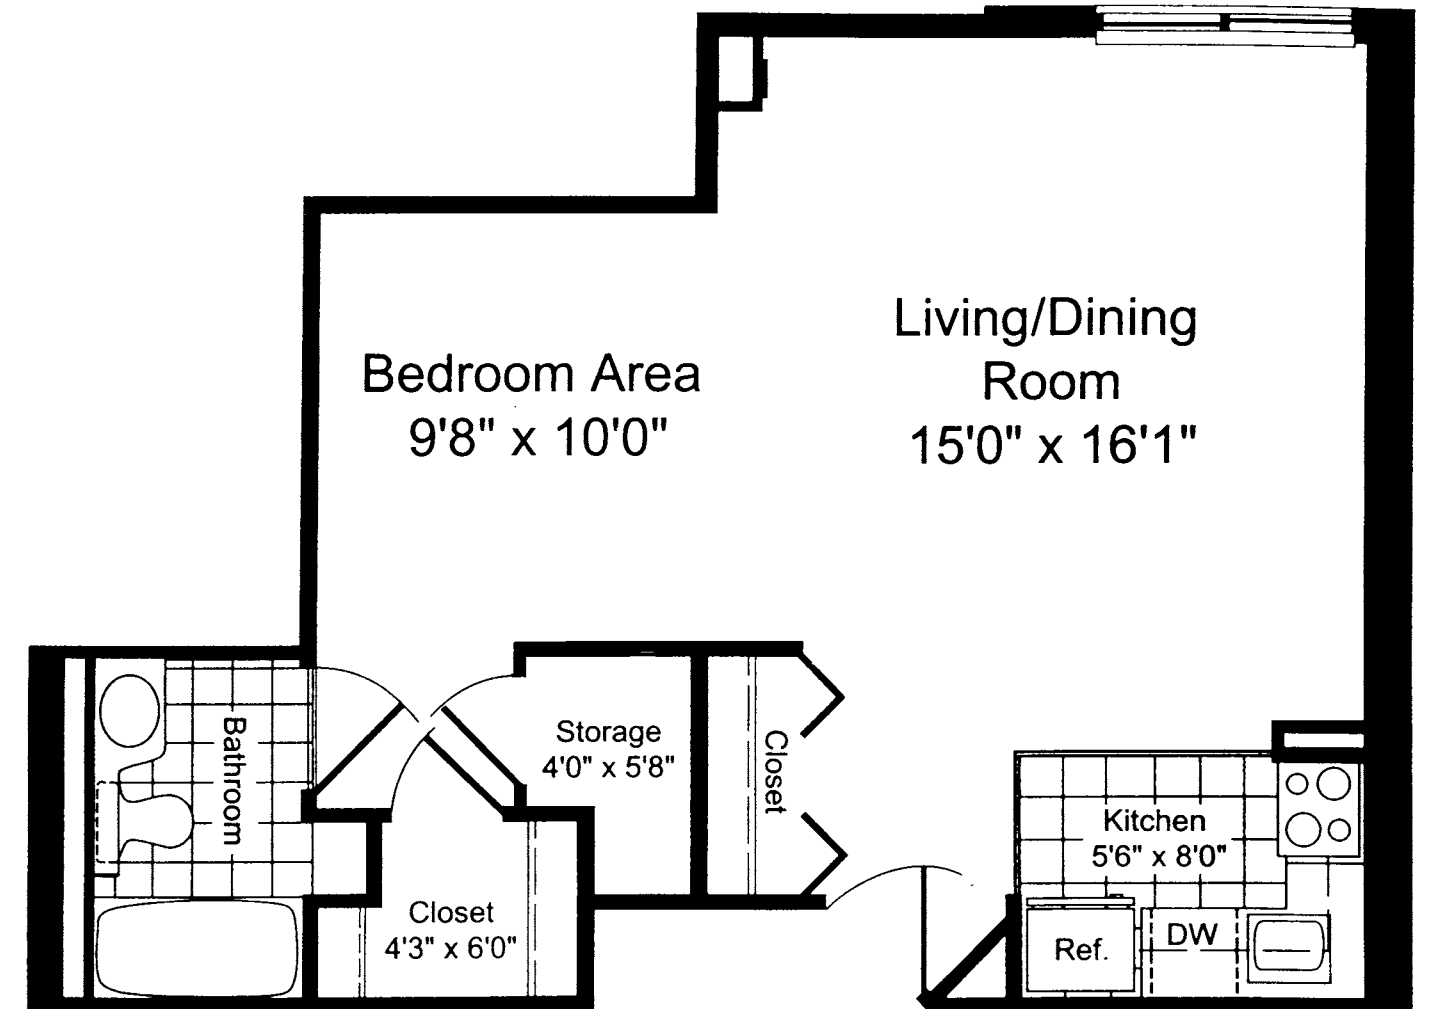

***Apartment Floor Plan
One Bedroom Deluxe***

818 sq. ft.

Studio Floor Plan

592 sq. ft.

275 Steele Road
West Hartford, CT 06117

(860) 920-6300

www.themcauleyct.com

Please inquire about our other studio, one-bedroom, and two-bedroom floor plans.

Two-Bedroom Floor Plan

1118 sq. ft.